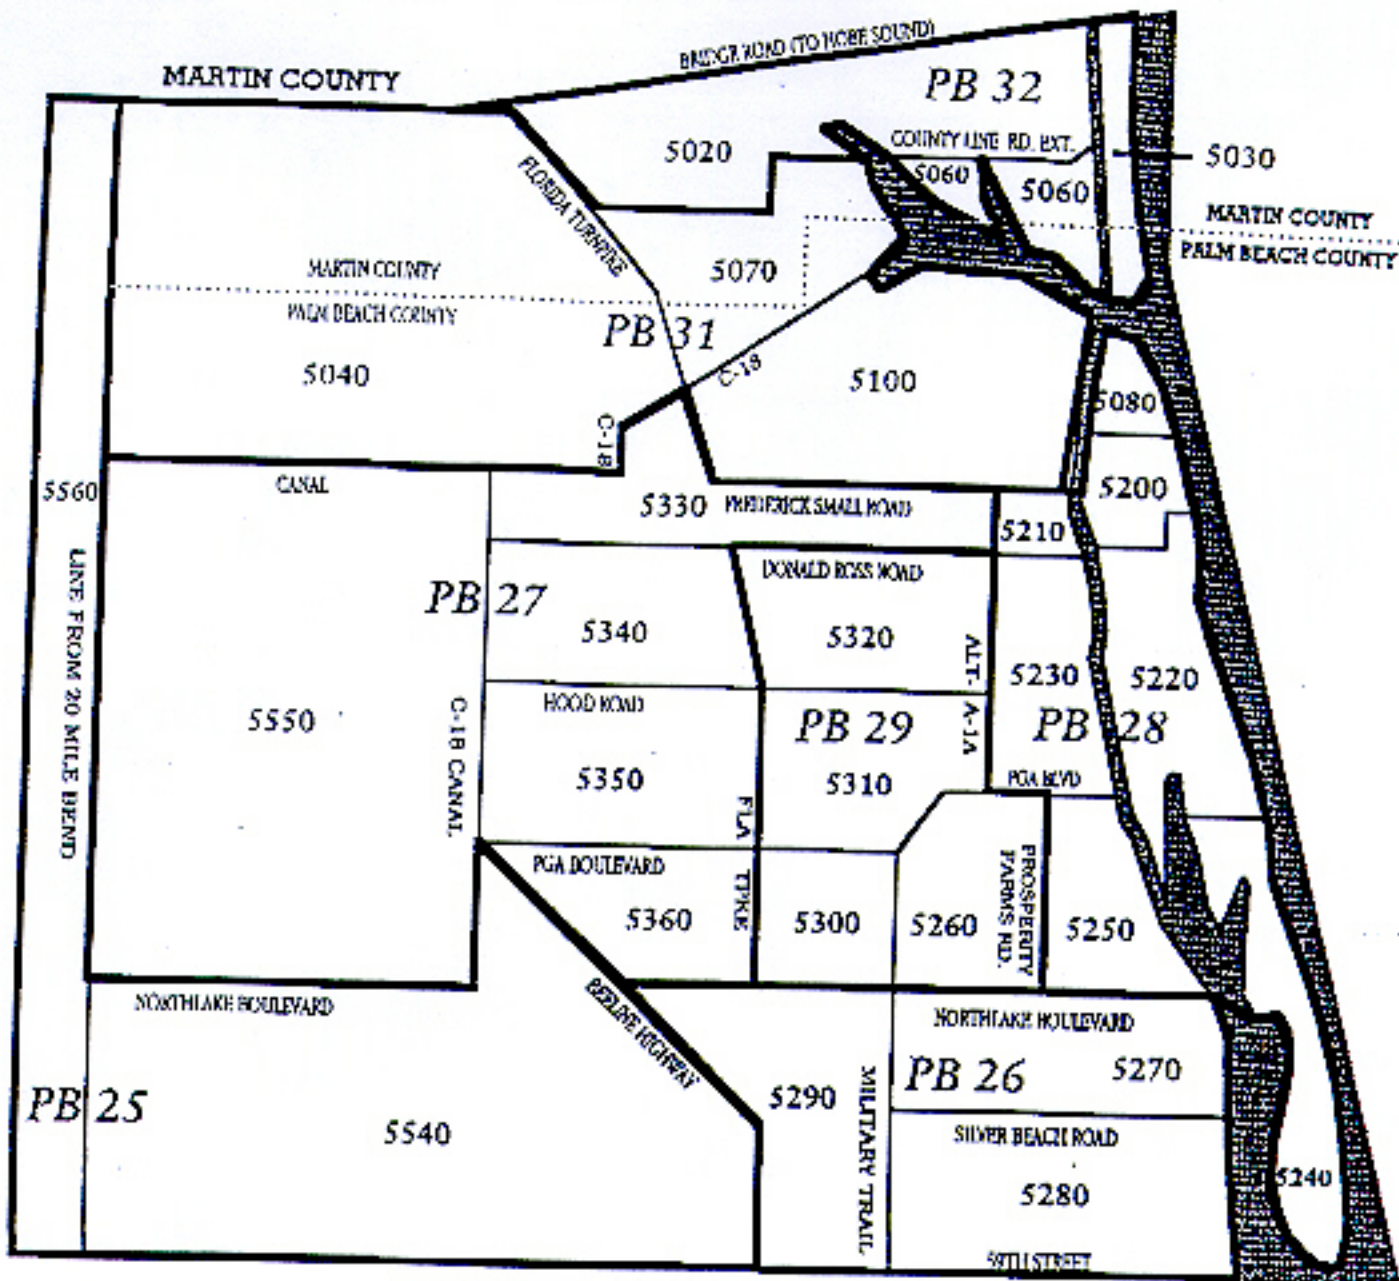

NORTH PALM BEACH COUNTY "A" Area Map

NORTH PALM BEACH COUNTY "B"

OUT OF GEOGRAPHIC AREA
AREA LOCATION

9940	Florida other than St. Lucie, Martin, Palm Beach, Broward & Okeechobee Counties
9950	Island & Caribbean
9960	US other than Florida
9970	Outside of the US other than islands & Caribbean

GEO AREAS FOR THIS MAP

GEO	AREAS
PB 25	5540ab, 5560ab, 5590
PB 26	5270, 5280, 5290
PB 27	5330, 5340, 5350, 5360, 5550
PB 28	5200, 5210, 5220, 5230, 5240, 5250
PB 29	5300, 5310, 5320
PB 31	5070, 5100
PB 32	5020, 5030, 5060, 5080